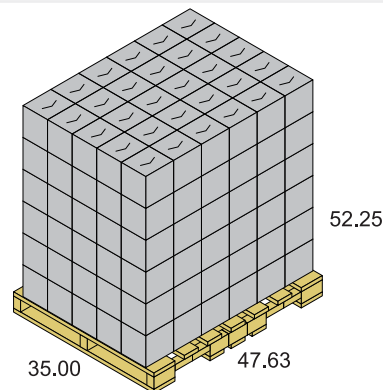

18 oz - Sauer Frau

	Shipper (ID)	Shipper (OD)	UnitLoad (Incl. Pal)
Ln:	7.563 in	7.938 in	47.63 in
Wd:	6.625 in	7.000 in	35.00 in
Ht:	7.125 in	7.875 in	52.25 in
Net:		6.75 lb	1215.00 lb
Gr:		7.20 lb	1361.00 lb
Cube:	0.207 ft3	0.253 ft3	50.402 ft3

Cases per layer: 30 Layers/load: 6