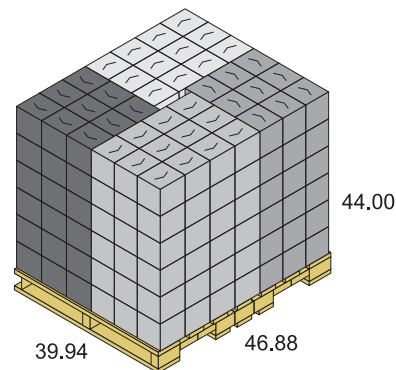

CLASSIC

12 OZ (340 G)

CRAFT BEER MUSTARD

12 OZ (340 G)

Floor Display

24 - 18 oz bottles

32 - 18 oz bottles

32 - 12 oz bottles

DILL PICKLE RELISH

12 OZ (340 G)

GREEN CHILE SRIRACHA

12 OZ (340 G)

KIMCHI

12 OZ (340 G)

12 oz - Sauer Frau

	Shipper (ID)	Shipper (OD)	UnitLoad (Incl. Pal)
Ln:	6.563 in	6.938 in	46.88 in
Wd:	6.000 in	6.375 in	39.94 in
Ht:	5.750 in	6.500 in	44.00 in
Net:		4.50 lb	1134.00 lb
Gr:		5.40 lb	1425.80 lb
Cube:	0.131 ft3	0.166 ft3	47.668 ft3

Cases per layer: 42 Layers/load: 6

18 oz - Sauer Frau

	Shipper (ID)	Shipper (OD)	UnitLoad (Incl. Pal)
Ln:	7.563 in	7.938 in	47.63 in
Wd:	6.625 in	7.000 in	35.00 in
Ht:	7.125 in	7.875 in	52.25 in
Net:		6.75 lb	1215.00 lb
Gr:		7.20 lb	1361.00 lb
Cube:	0.207 ft3	0.253 ft3	50.402 ft3