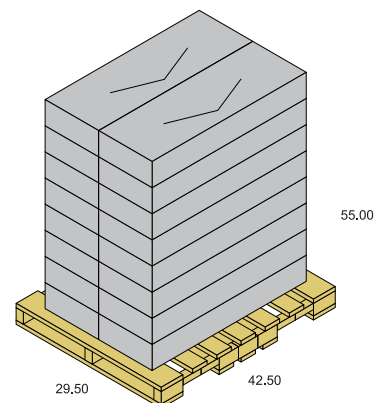

12 oz & 18 oz Floor Display Shipper - Sauer Frau

	Shipper (ID)	Shipper (OD)	UnitLoad (Incl. Pal)
Ln:	42.125 in	42.500 in	42.50 in
Wd:	14.375 in	14.750 in	29.50 in
Ht:	5.125 in	6.250 in	55.00 in
Net:		27.00 lb	432.00 lb
Gr:		28.50 lb	521.00 lb
Cube:	1.796 ft3	2.267 ft3	39.905 ft3

Cases per layer: 2 Layers/load: 8