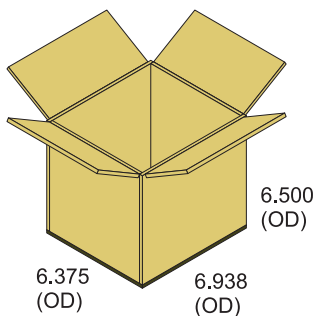

CLASSIC

12 OZ (340 G)

CRAFT BEER MUSTARD

12 OZ (340 G)

Floor Display

24 - 18 oz bottles

32 - 18 oz bottles

32 - 12 oz bottles

DILL PICKLE RELISH

12 OZ (340 G)

GREEN CHILE SRIRACHA

12 OZ (340 G)

KIMCHI

12 OZ (340 G)

12 oz - Sauer Frau

	Shipper (ID)	Shipper (OD)	UnitLoad (Incl. Pal)
Ln:	6.563 in	6.938 in	46.88 in
Wd:	6.000 in	6.375 in	39.94 in
Ht:	5.750 in	6.500 in	44.00 in
Net:		4.50 lb	1134.00 lb
Gr:		5.40 lb	1425.80 lb
Cube:	0.131 ft3	0.166 ft3	47.668 ft3

Cases per layer: 42 Layers/load: 6

18 oz - Sauer Frau

	Shipper (ID)	Shipper (OD)	UnitLoad (Incl. Pal)
Ln:	7.563 in	7.938 in	47.63 in
Wd:	6.625 in	7.000 in	35.00 in
Ht:	7.125 in	7.875 in	52.25 in
Net:		6.75 lb	1215.00 lb
Gr:		7.20 lb	1361.00 lb
Cube:	0.207 ft3	0.253 ft3	50.402 ft3

Cases per layer: 30 Layers/load: 6

12 oz & 18 oz Floor Display Shipper - Sauer Frau

	Shipper (ID)	Shipper (OD)	UnitLoad (Incl. Pal)
Ln:	42.125 in	42.500 in	42.50 in
Wd:	14.375 in	14.750 in	29.50 in
Ht:	5.125 in	6.250 in	55.00 in
Net:		27.00 lb	432.00 lb
Gr:		28.50 lb	521.00 lb
Cube:	1.796 ft3	2.267 ft3	39.905 ft3