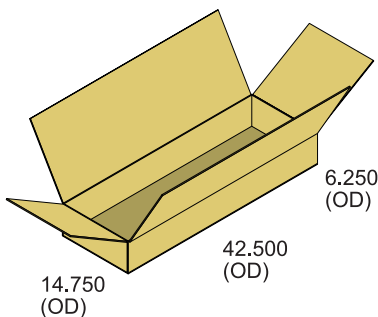

12 oz & 18 oz Floor Display Shipper - Sauer Frau

	Shipper (ID)	Shipper (OD)	UnitLoad (Incl. Pal)
Ln:	42.125 in	42.500 in	42.50 in
Wd:	14.375 in	14.750 in	29.50 in
Ht:	5.125 in	6.250 in	55.00 in
Net:		27.00 lb	432.00 lb
Gr:		28.50 lb	521.00 lb
Cube:	1.796 ft3	2.267 ft3	39.905 ft3

Cases per layer: 2 Layers/load: 8