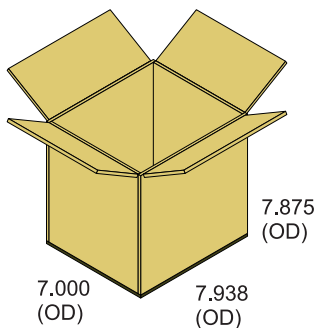

CLASSIC

12 OZ (340 G)

CRAFT BEER MUSTARD

12 OZ (340 G)

Floor Display

24 - 18 oz bottles

32 - 18 oz bottles

32 - 12 oz bottles

DILL PICKLE RELISH

12 OZ (340 G)

GREEN CHILE SRIRACHA

12 OZ (340 G)

KIMCHI

12 OZ (340 G)

12 oz - Sauer Frau

	Shipper (ID)	Shipper (OD)	UnitLoad (Incl. Pal)
Ln:	6.563 in	6.938 in	46.88 in
Wd:	6.000 in	6.375 in	39.94 in
Ht:	5.750 in	6.500 in	44.00 in
Net:		4.50 lb	1134.00 lb
Gr:		5.40 lb	1425.80 lb
Cube:	0.131 ft3	0.166 ft3	47.668 ft3

Cases per layer: 42 Layers/load: 6

18 oz - Sauer Frau

	Shipper (ID)	Shipper (OD)	UnitLoad (Incl. Pal)
Ln:	7.563 in	7.938 in	47.63 in
Wd:	6.625 in	7.000 in	35.00 in
Ht:	7.125 in	7.875 in	52.25 in
Net:		6.75 lb	1215.00 lb
Gr:		7.20 lb	1361.00 lb
Cube:	0.207 ft3	0.253 ft3	50.402 ft3

Cases per layer: 30 Layers/load: 6

12 oz & 18 oz Floor Display Shipper - Sauer Frau

	Shipper (ID)	Shipper (OD)	UnitLoad (Incl. Pal)
Ln:	42.125 in	42.500 in	42.50 in
Wd:	14.375 in	14.750 in	29.50 in
Ht:	5.125 in	6.250 in	55.00 in
Net:		27.00 lb	432.00 lb
Gr:		28.50 lb	521.00 lb
Cube:	1.796 ft3	2.267 ft3	39.905 ft3